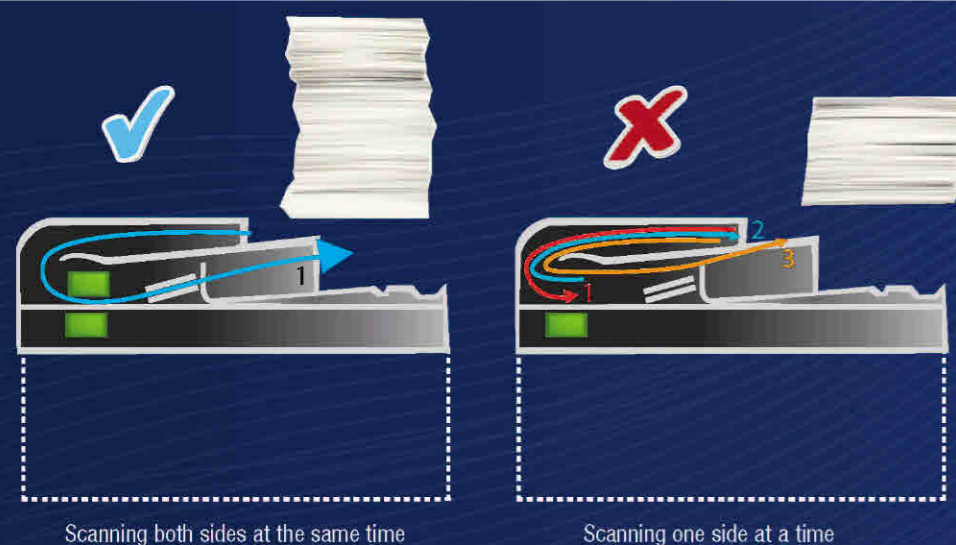

Brother International Corporation, Japan.

MFC-L8850CDW / MFC-L9550CDW

brother
at your side

Maximum
Efficiency
Minimum
Fuss

MFC-L8850CDW

HIGH SPEED
Colour Laser 30ppm

Take business efficiency to the next level with a high-speed colour laser machine that allows you to do more in less time and saves you money on every job.